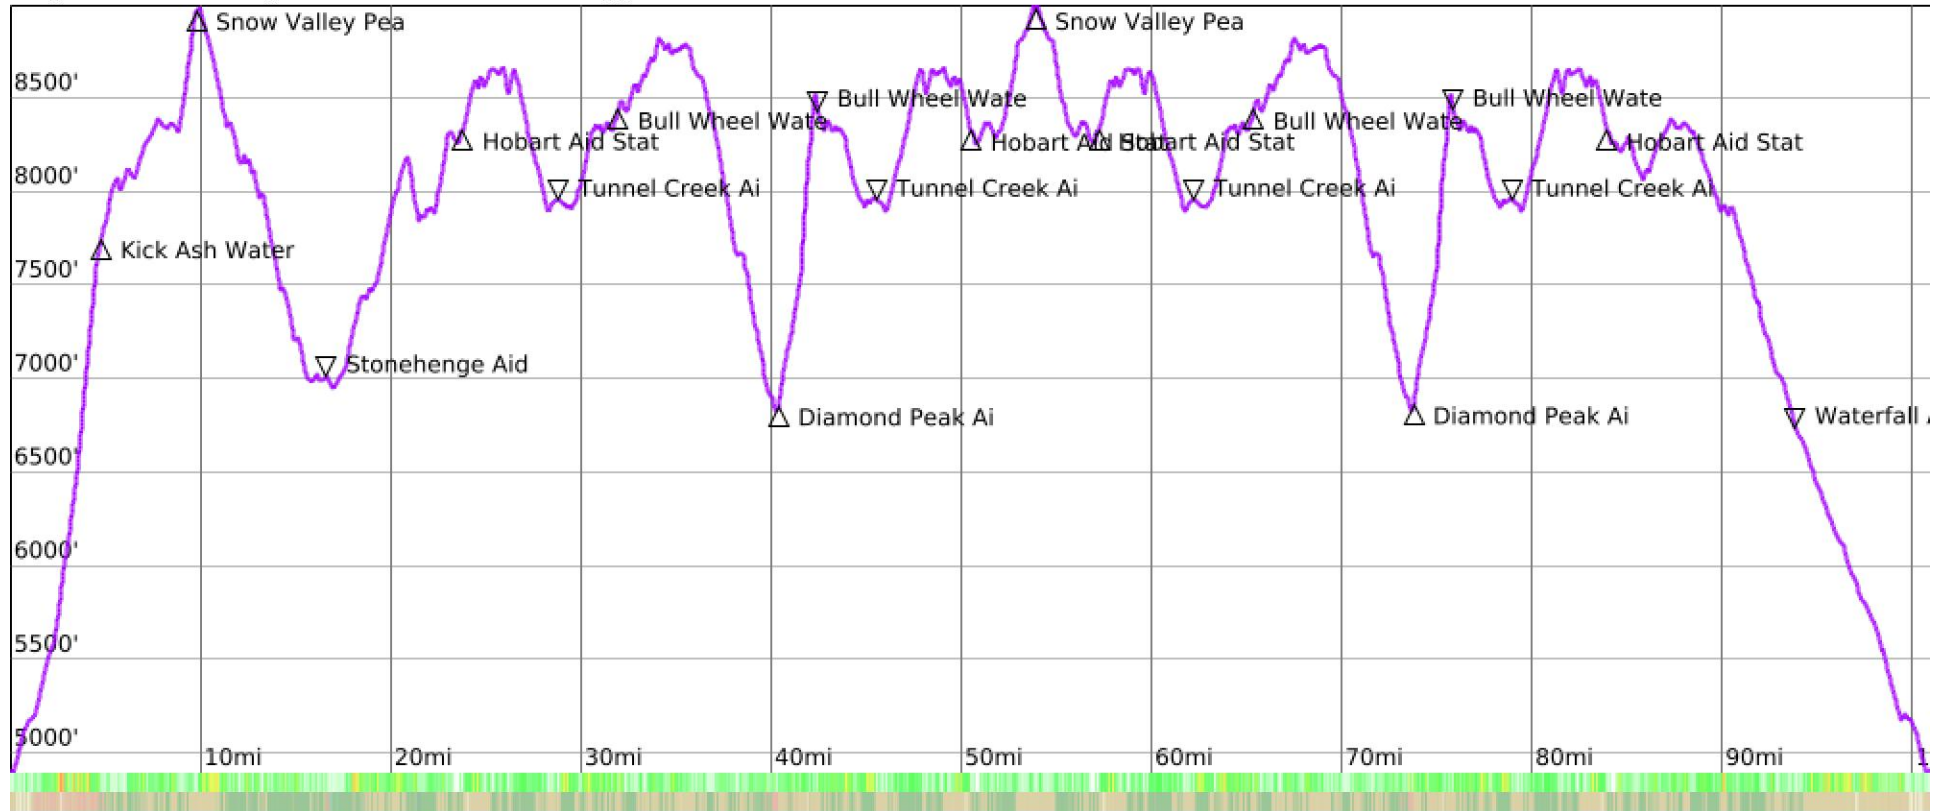

# TRTER 2024-100M

range 4892' to 8996' gain 17684' loss 17687' exaggeration 52.0x

Slope Angle (top), Land Cover (middle), Tree Cover (bottom)