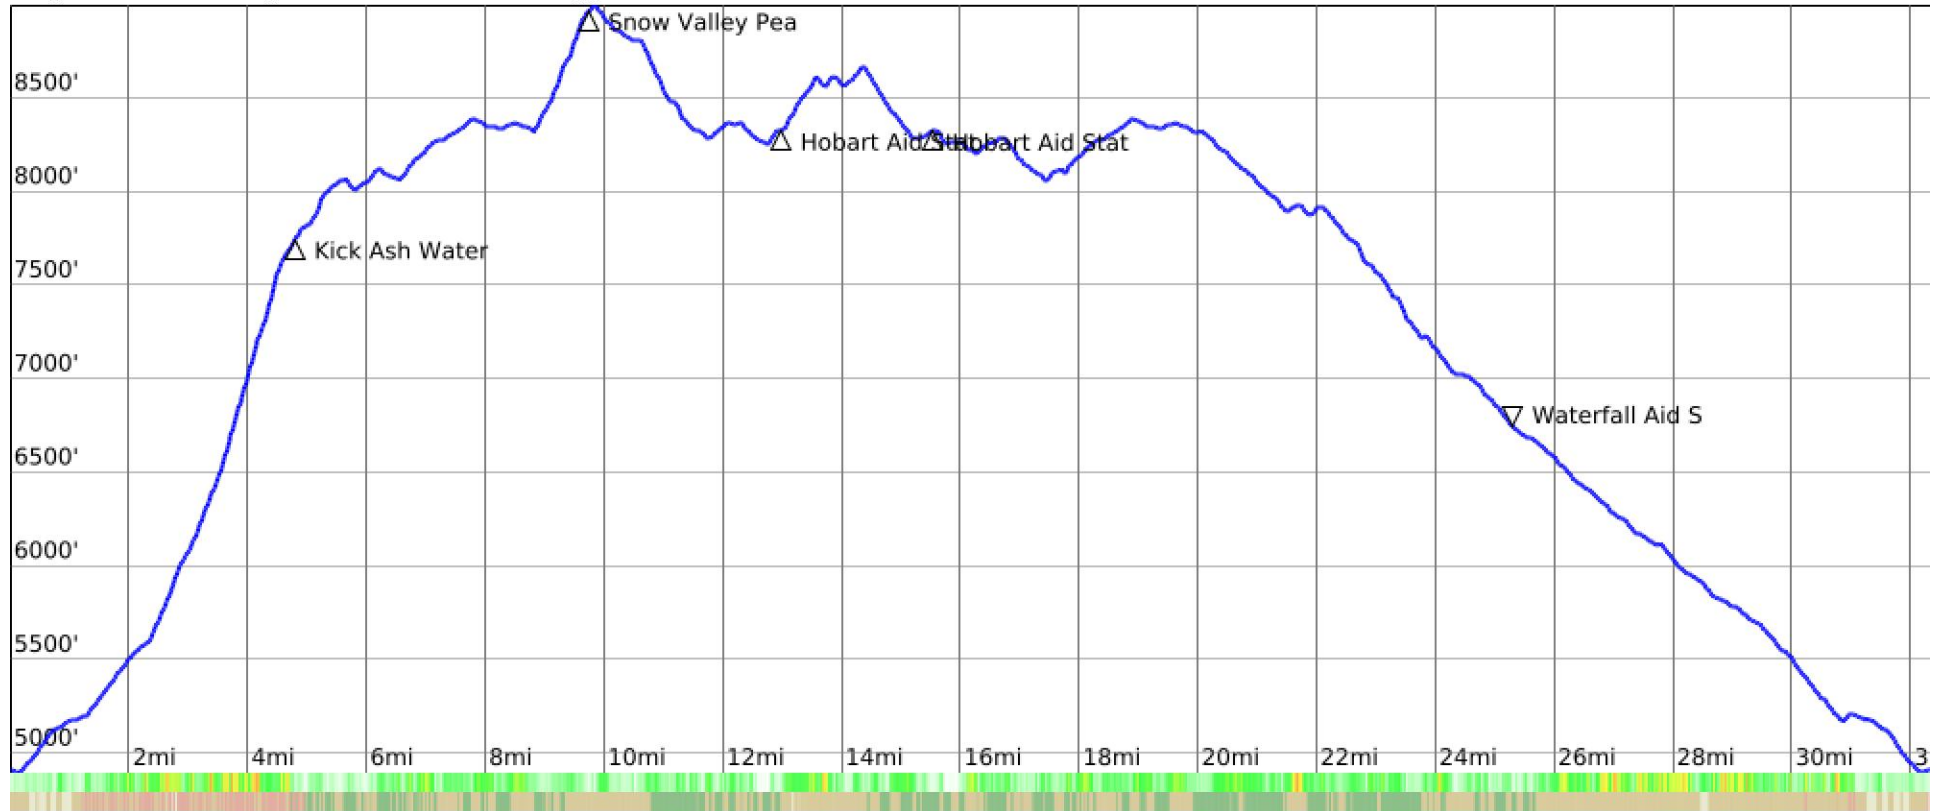

TRTER 2024-50K

range 4892' to 8996' gain 5630' loss 5633' exaggeration 16.6x

Slope Angle (top), Land Cover (middle), Tree Cover (bottom)