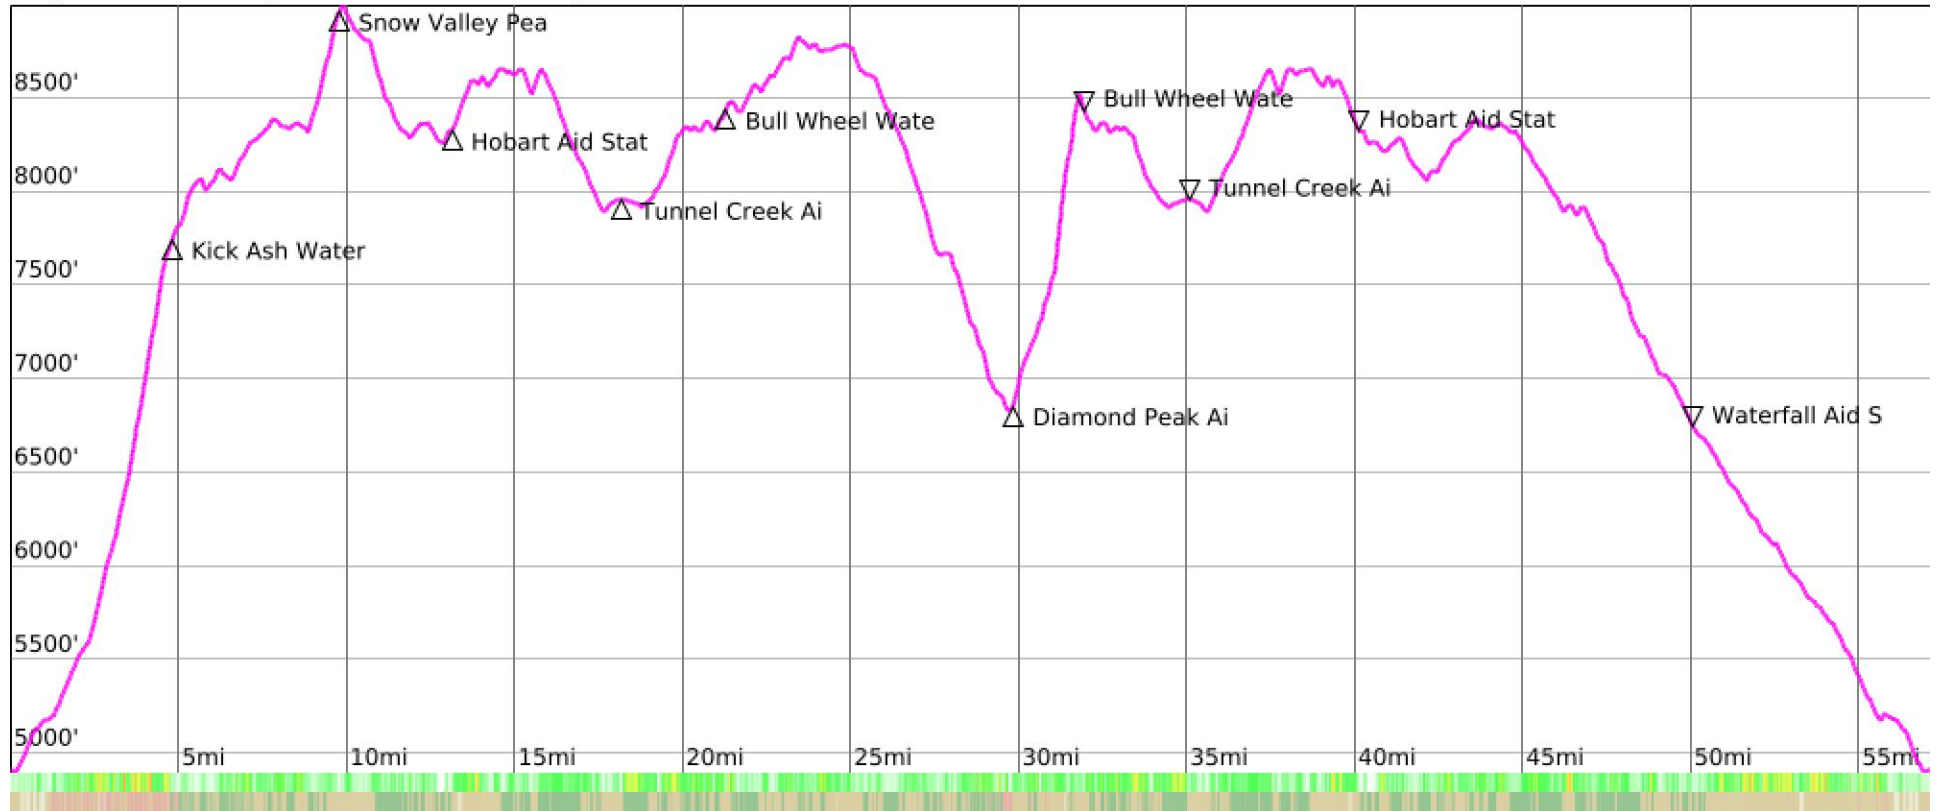

TRTER 2024-56M

range 4892' to 8996' gain 9839' loss 9843' exaggeration 29.4x

Slope Angle (top), Land Cover (middle), Tree Cover (bottom)