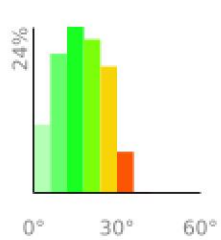

TRTER 2025 - 14 Miler

range 4862' to 6736' gain 1998' loss 1998' exaggaration 16.6x

Slope Angle (top), Land Cover (middle), Tree Cover (bottom)

Elevation

Min 4863'
 Avg 5805'
 Max 6736'
 Delta 1873'

Slope

Min 0°
 Avg 17°
 Max 36°

Aspect

Tree Cover

Land Cover

- Shrub 80%
- Grassland 10%
- Developed 7%
- Forest 3%