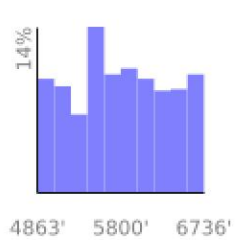

TRTER 2025 - 14 Miler

range 4862' to 6736' gain 1998' loss 1998' exaggaration 16.6x

Slope Angle (top), Land Cover (middle), Tree Cover (bottom)

Elevation

Min 4863'
 Avg 5805'
 Max 6736'
 Delta 1873'

Slope

Min 0°
 Avg 17°
 Max 36°

Aspect

Tree Cover

Land Cover

- Shrub 80%
- Grassland 10%
- Developed 7%
- Forest 3%