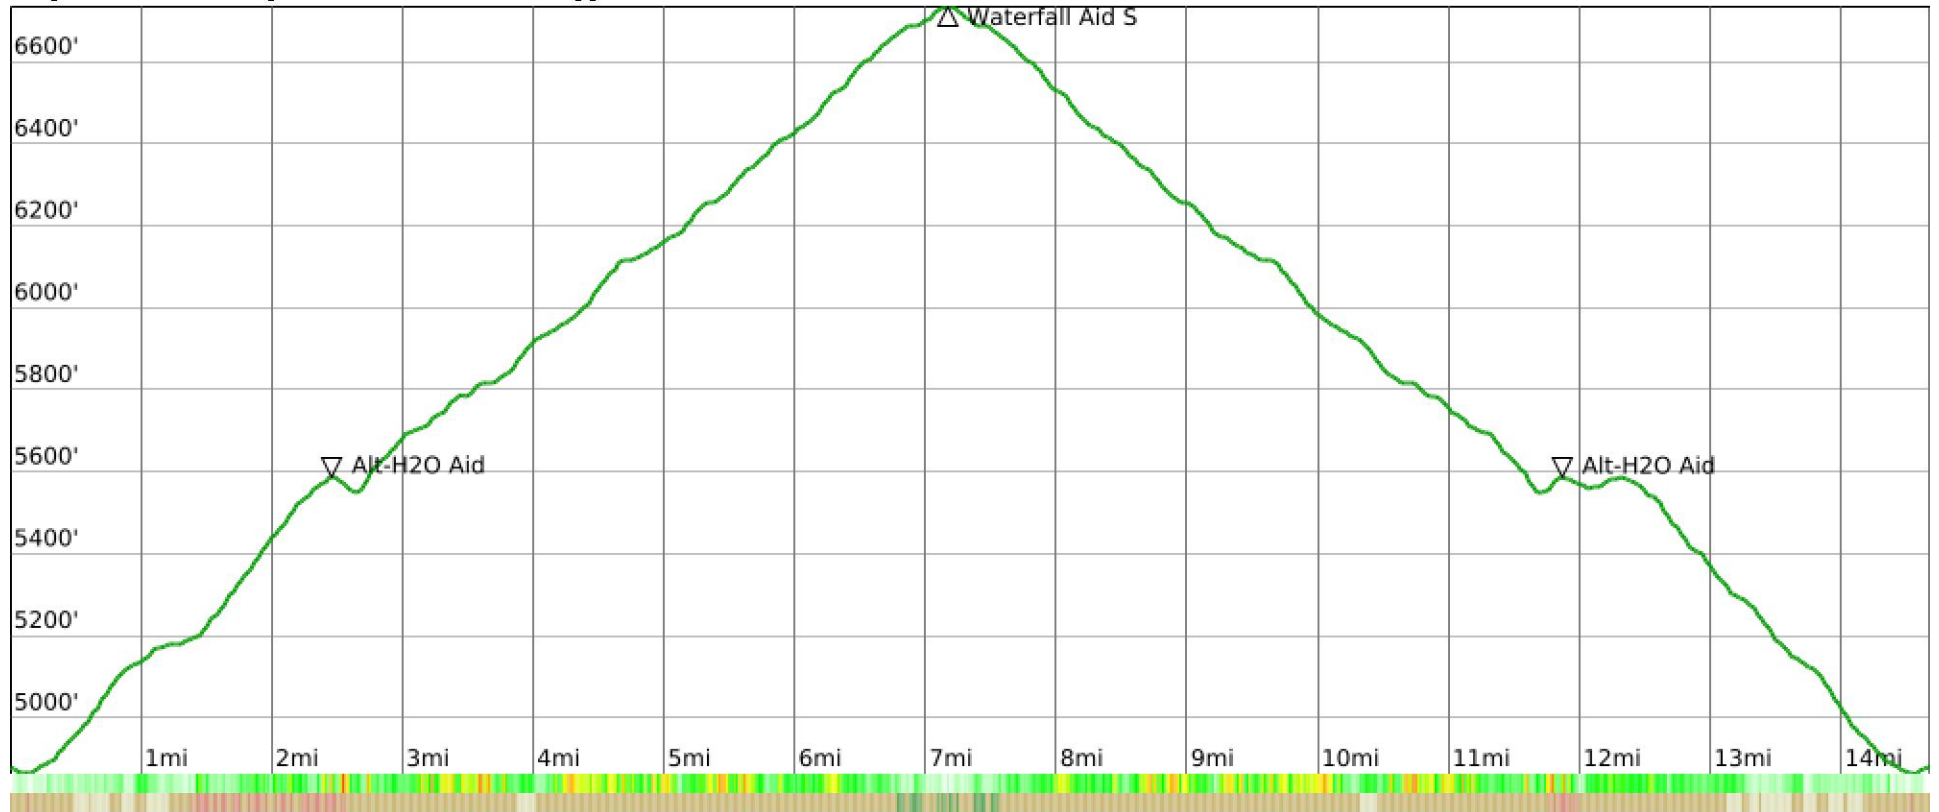

TRTER 2025 - 14 Miler

range 4862' to 6736' gain 1998' loss 1998' exaggaration 16.6x

Slope Angle (top), Land Cover (middle), Tree Cover (bottom)

Elevation

Min 4863'
 Avg 5805'
 Max 6736'
 Delta 1873'

Slope

Min 0°
 Avg 17°
 Max 36°

Aspect

Tree Cover

Land Cover

- Shrub 80%
- Grassland 10%
- Developed 7%
- Forest 3%