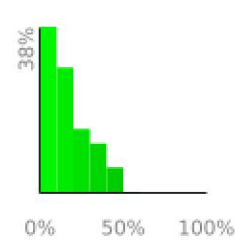

TRTER 2025 - 14 Miler

range 4862' to 6736' gain 1998' loss 1998' exaggaration 16.6x

Slope Angle (top), Land Cover (middle), Tree Cover (bottom)

Elevation

Min 4863'
 Avg 5805'
 Max 6736'
 Delta 1873'

Slope

Min 0°
 Avg 17°
 Max 36°

Aspect

Tree Cover

Land Cover

- Shrub 80%
- Grassland 10%
- Developed 7%
- Forest 3%