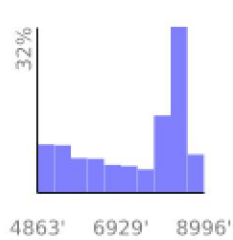

TRTER 2026 - 50K

range 4862' to 8993' gain 5686' loss 5686' exaggeration 16.9x

Slope Angle (top), Land Cover (middle), Tree Cover (bottom)

Elevation

Min 4863'
 Avg 7280'
 Max 8996'
 Delta 4133'

Slope

Min 0°
 Avg 15°
 Max 35°

Aspect

Tree Cover

Land Cover

- Shrub 57%
- Forest 30%
- Developed 8%
- Grassland 4%