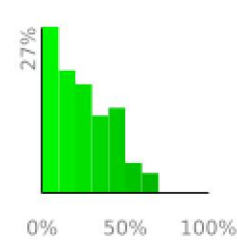

TRTER 2026 - 50K

range 4862' to 8993' gain 5686' loss 5686' exaggeration 16.9x

Slope Angle (top), Land Cover (middle), Tree Cover (bottom)

Elevation

Min 4863'
 Avg 7280'
 Max 8996'
 Delta 4133'

Slope

Min 0°
 Avg 15°
 Max 35°

Aspect

Tree Cover

Land Cover

- Shrub 57%
- Forest 30%
- Developed 8%
- Grassland 4%