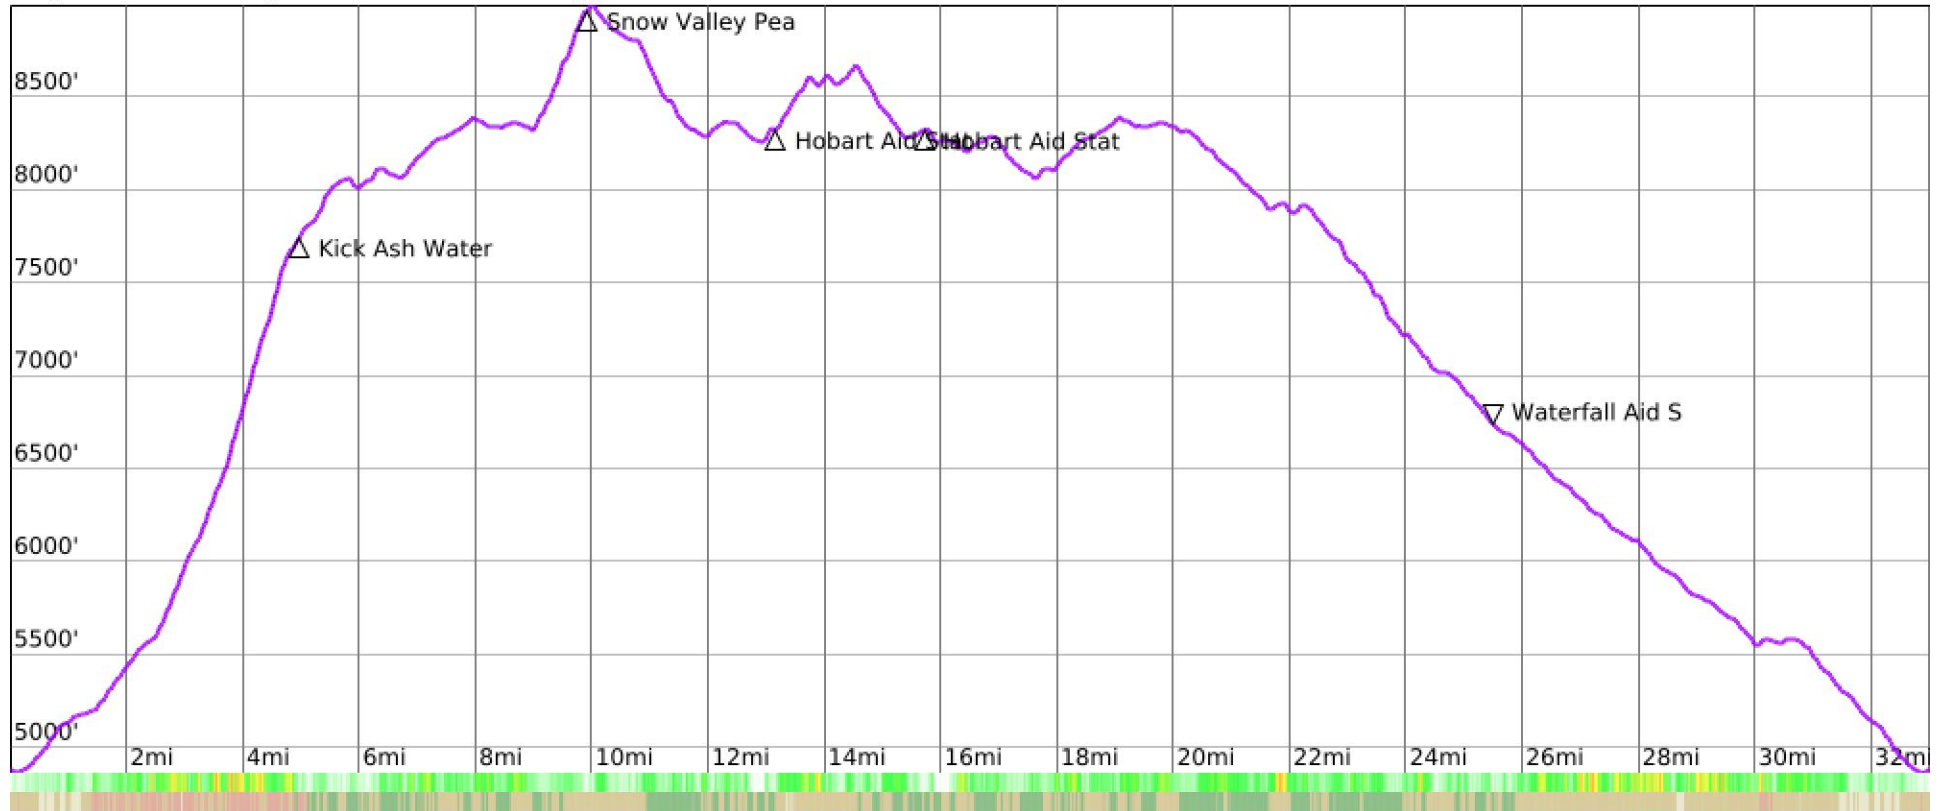

TRTER 2026 - 50K

range 4862' to 8993' gain 5686' loss 5686' exaggeration 16.9x

Slope Angle (top), Land Cover (middle), Tree Cover (bottom)

Elevation

Min 4863'
 Avg 7280'
 Max 8996'
 Delta 4133'

Slope

Min 0°
 Avg 15°
 Max 35°

Aspect

Tree Cover

Land Cover

- Shrub 57%
- Forest 30%
- Developed 8%
- Grassland 4%