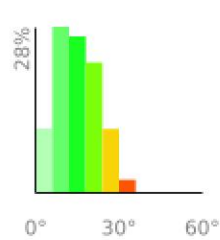

TRTER 2026 - 50K

range 4862' to 8993' gain 5686' loss 5686' exaggeration 16.9x

Slope Angle (top), Land Cover (middle), Tree Cover (bottom)

Elevation

Min 4863'
 Avg 7280'
 Max 8996'
 Delta 4133'

Slope

Min 0°
 Avg 15°
 Max 35°

Aspect

Tree Cover

Land Cover

- Shrub 57%
- Forest 30%
- Developed 8%
- Grassland 4%