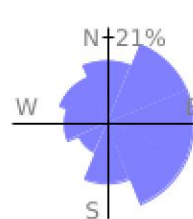

TRTER 50K

range 4862' to 8993' gain 5686' loss 5686' exaggeration 16.9x

Elevation

Min 4863'
Avg 7280'
Max 8996'
Delta 4133'

Slope

Min 0°
Avg 15°
Max 35°

Aspect

Tree Cover

Land Cover

- Shrub 57%
- Forest 30%
- Developed 8%
- Grassland 4%