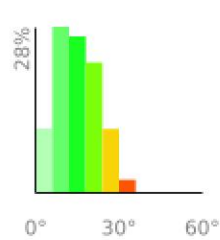

# TRTER 50K

range 4862' to 8993' gain 5686' loss 5686' exaggeration 16.9x

Slope Angle (top), Land Cover (middle), Tree Cover (bottom)

## Elevation

Min 4863'  
Avg 7280'  
Max 8996'  
Delta 4133'

## Slope

Min 0°  
Avg 15°  
Max 35°