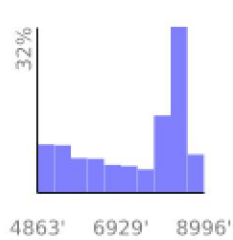

# TRTER 50K

range 4862' to 8993' gain 5686' loss 5686' exaggeration 16.9x

Slope Angle (top), Land Cover (middle), Tree Cover (bottom)

## Elevation

Min 4863'  
Avg 7280'  
Max 8996'  
Delta 4133'

## Slope

Min 0°  
Avg 15°  
Max 35°