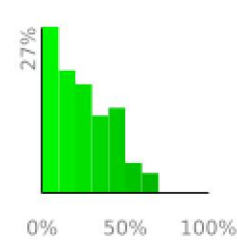

Tree Cover

Land Cover

- Shrub 57%
- Forest 30%
- Developed 8%
- Grassland 4%