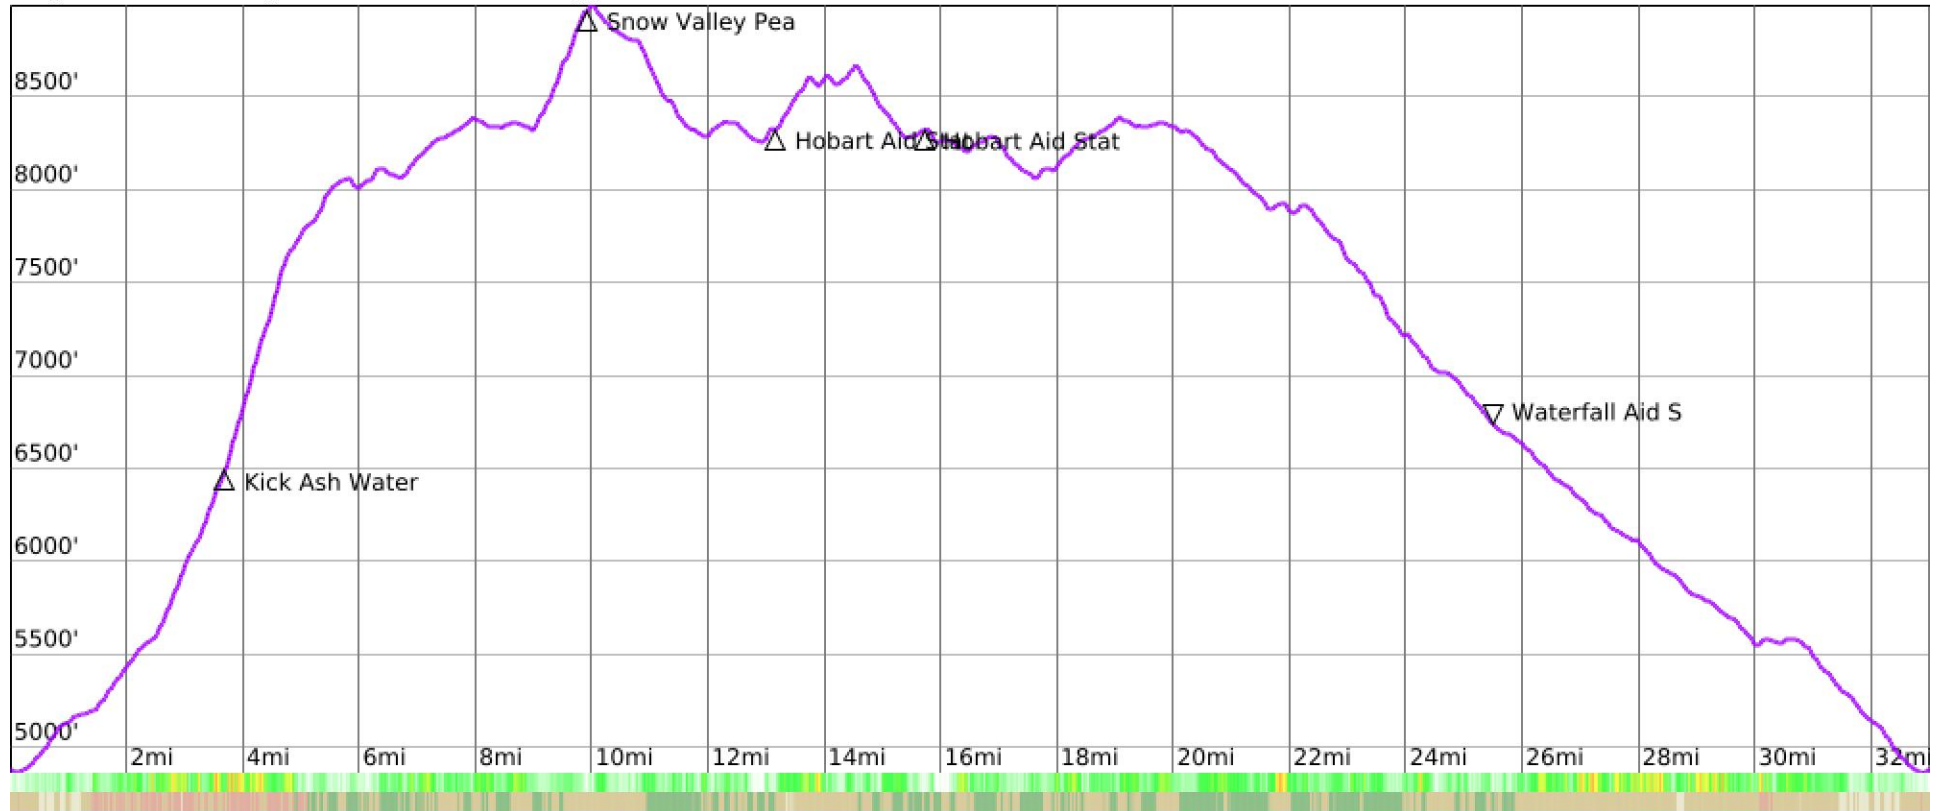

# TRTER 50K

range 4862' to 8993' gain 5686' loss 5686' exaggeration 16.9x

Slope Angle (top), Land Cover (middle), Tree Cover (bottom)

## Elevation

Min 4863'  
Avg 7280'  
Max 8996'  
Delta 4133'

## Slope

Min 0°  
Avg 15°  
Max 35°

## Land Cover

- Shrub 57%
- Forest 30%
- Developed 8%
- Grassland 4%